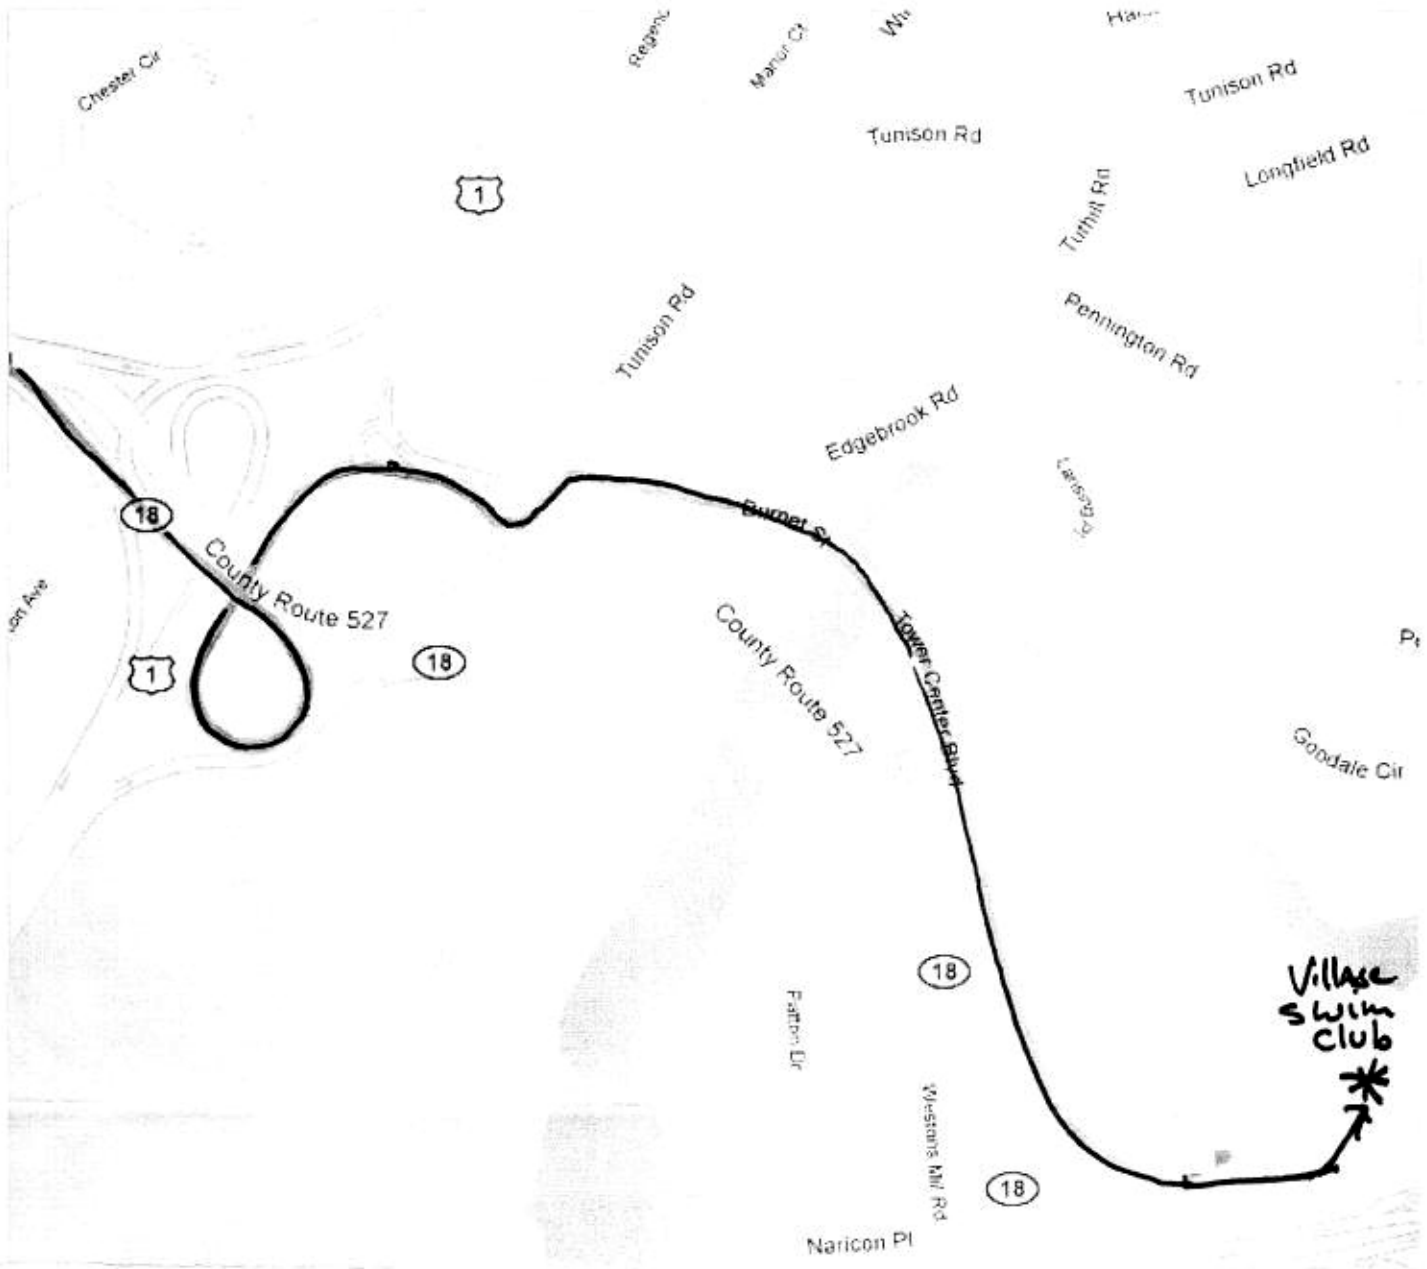

**PLEASE LET US IF YOU ARE ATTENDING BY
SUNDAY AUGUST 14, 2011
BY SIGNING THE PICNIC SIGN-IN SHEET.**

Save trees. Go green!

Download Google Maps on your phone at google.com/gmm

- 18** 12. Turn right to merge onto **NJ-18 S**
About 5 mins
- 1** 13. Merge onto **US-1 N** via the ramp to Newark
- ↗** 14. Take the **NJ-18 N** exit toward New Brunswick
- ↖** 15. Turn left onto **Tunison Rd**
- ↗** 16. Take the 1st right onto **Burnet St**
- 17. Continue onto **Tower Center Blvd**
Destination will be on the left
About 1 min

go 3.3 mi
total 13.3 mi

go 0.2 mi
total 13.5 mi

go 0.1 mi
total 13.7 mi

go 108 ft
total 13.7 mi

go 0.2 mi
total 13.9 mi

go 0.4 mi
total 14.3 mi

Map data ©2011 Google

B 1 Tower Center Blvd, East Brunswick, NJ 08816